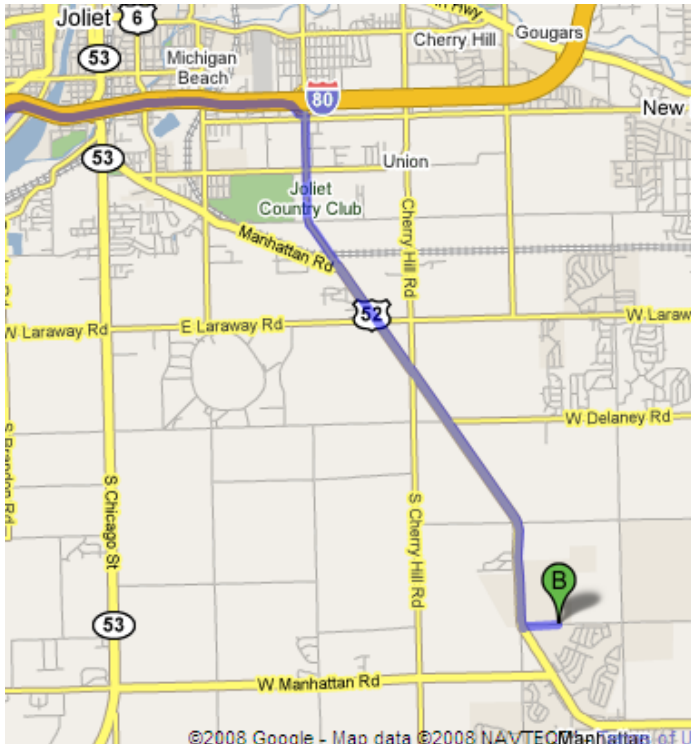

From I-57

- Take exit **335** toward **Manhattan/Monee**
- Turn **right** at **W Monee Manhattan - Rd** - **7.3 mi**
- Continue on **W Manhattan Monee Rd** - **3.8 mi**
- Continue on **E North St** - **1.3 mi**
- Continue on **US-52** - **0.6 mi**
- Turn **right** at **W Smith Rd** - **0.4 mi**

From I-80E

- Take exit **134** for **Briggs St** - **0.3 mi**
- Turn **right** at **S Briggs St** - **1.6 mi**
- Continue straight onto **Manhattan Rd/US-52**
(Continue to follow US-52) - **4.1 mi**
- Turn **left** at **W Smith Rd** - **0.4 mi**

From north bound I-55 (Coming from South of 80)

Take exit **245** for **Arsenal Rd** - **0.4 mi**

Turn **right** at **Arsenal Rd** - **2.4 mi**

Continue on **W Manhattan Rd** - **7.6 mi**

Turn **left** at **S Gougar Rd** - **0.5 mi**

Continue on **W Smith Rd** - **0.4 mi**