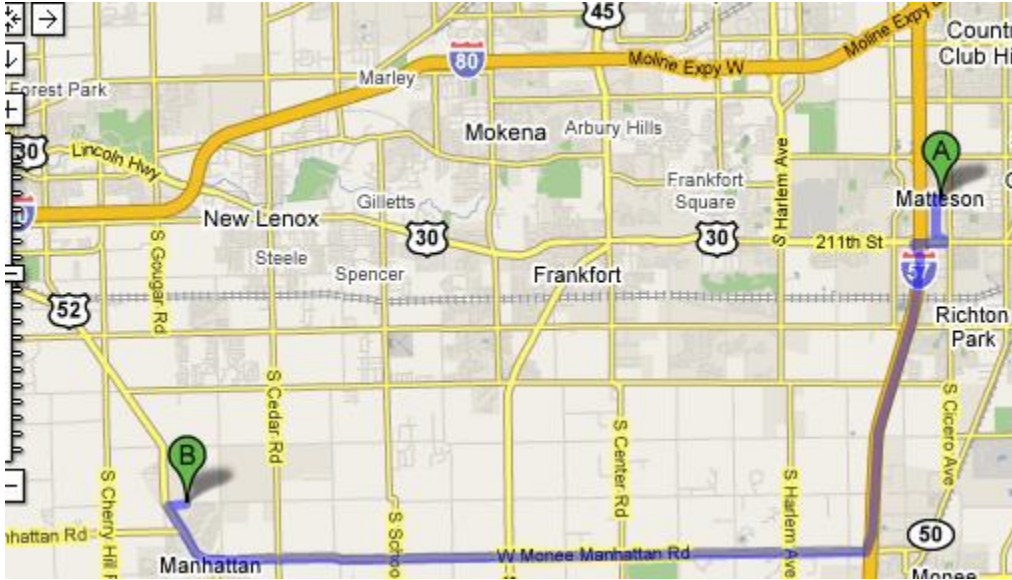

From I-57

- Take exit **335** toward **Manhattan/Monee**
- Turn **right** at **W Monee Manhattan - Rd** - **7.3 mi**
- Continue on **W Manhattan Monee Rd** - **3.8 mi**
- Continue on **E North St** - **1.3 mi**
- Continue on **US-52** - **0.6 mi**
- Turn **right** at **W Smith Rd** - **0.4 mi**

From I-80E

- Take exit **134** for **Briggs St** - **0.3 mi**
- Turn **right** at **S Briggs St** - **1.6 mi**
- Continue straight onto **Manhattan Rd/US-52**
(Continue to follow US-52) - **4.1 mi**
- Turn **left** at **W Smith Rd** - **0.4 mi**

From north bound I-55 (Coming from South of 80)

Take exit **245** for **Arsenal Rd** - **0.4 mi**

Turn **right** at **Arsenal Rd** - **2.4 mi**

Continue on **W Manhattan Rd** - **7.6 mi**

Turn **left** at **S Gougar Rd** - **0.5 mi**

Continue on **W Smith Rd** - **0.4 mi**